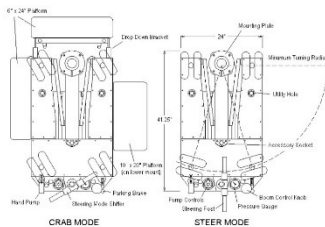

Hydraulic Crab-steering dolly pkg.